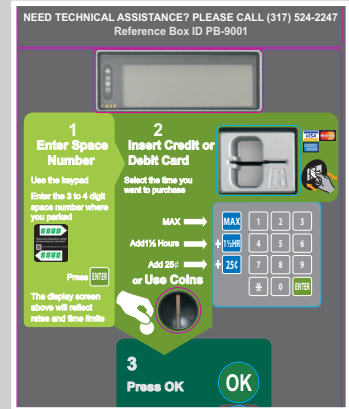

USING INDY PARKING METERS IS EASY AS

PAY FOR PARKING VIA PAYBOXES

1. Key in space number and press "Enter"
2. Insert coins or credit/debit card
  If using a card, press the blue "+" button to add time
3. Press "OK"

If you have questions or need help using a Pay Box, please call our ParkIndy Help Desk at 317.524.2247. For a brief video how to use a pay box please go to www.parkindy.net

Always check the meter display for the hours of operation and the time limits.

PAY FOR PARKING VIA SINGLE SPACE METERS

1. Insert coins or swipe credit/debit card
2. Press "+" to add time or "-" to subtract time
3. Press "OK"

PAY FOR PARKING VIA SMART PHONE

1. Download the FREE mobile app
2. Register your vehicle
3. Start a parking session

Make your parking experience easier by opting to receive a notification 15 minutes before your session is set to expire.

parkindy.net
find your space

Each mobile transaction costs **25¢**, of which **10%** will be donated to Indianapolis charities. All information entered into the system is encrypted, protecting confidential credit card data.